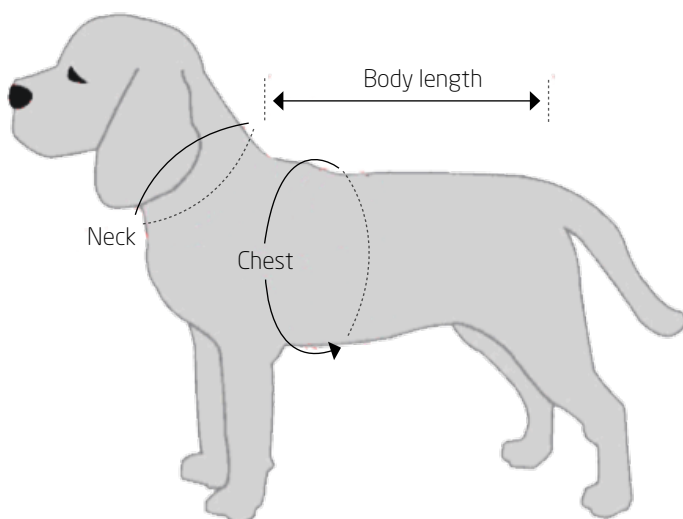

BUSTER raincoats

Size	Neck	Chest	Body length
	Adjustable	Adjustable	Not adjustable
XXS	23-28 cm	28-34 cm	20 cm
XS	26-32 cm	34-40 cm	26 cm
S	30-36 cm	40-46 cm	32 cm
S/M	34-40 cm	46-52 cm	36 cm
M	38-44 cm	52-58 cm	40 cm
M/L	42-48 cm	58-64 cm	44 cm
L	46-52 cm	64-70 cm	48 cm
XL	50-56 cm	72-78 cm	54 cm
XXL	54-60 cm	78-86 cm	60 cm

BUSTER Soft Shell

Size	Neck	Chest	Body length
	Adjustable	Adjustable	Not adjustable
XXS	23-28 cm	28-34 cm	20 cm
XS	26-32 cm	34-40 cm	26 cm
S	30-36 cm	40-46 cm	32 cm
S/M	34-40 cm	46-52 cm	36 cm
M	38-44 cm	52-58 cm	40 cm
M/L	42-48 cm	58-64 cm	44 cm
L	46-52 cm	64-70 cm	48 cm
XL	50-56 cm	72-78 cm	54 cm
XXL	54-60 cm	78-86 cm	60 cm

BUSTER winter jackets

Size	Neck	Chest	Body length
	Adjustable	Adjustable	Not adjustable
XXS	23-28 cm	28-38 cm	20 cm
XS	26-32 cm	32-42 cm	26 cm
S	30-36 cm	38-48 cm	32 cm
S/M	34-40 cm	44-56 cm	36 cm
M	38-44 cm	50-62 cm	40 cm
M/L	42-48 cm	56-70 cm	44 cm
L	46-52 cm	62-78 cm	48 cm
XL	50-56 cm	70-88 cm	54 cm
XXL	54-60 cm	78-98 cm	60 cm