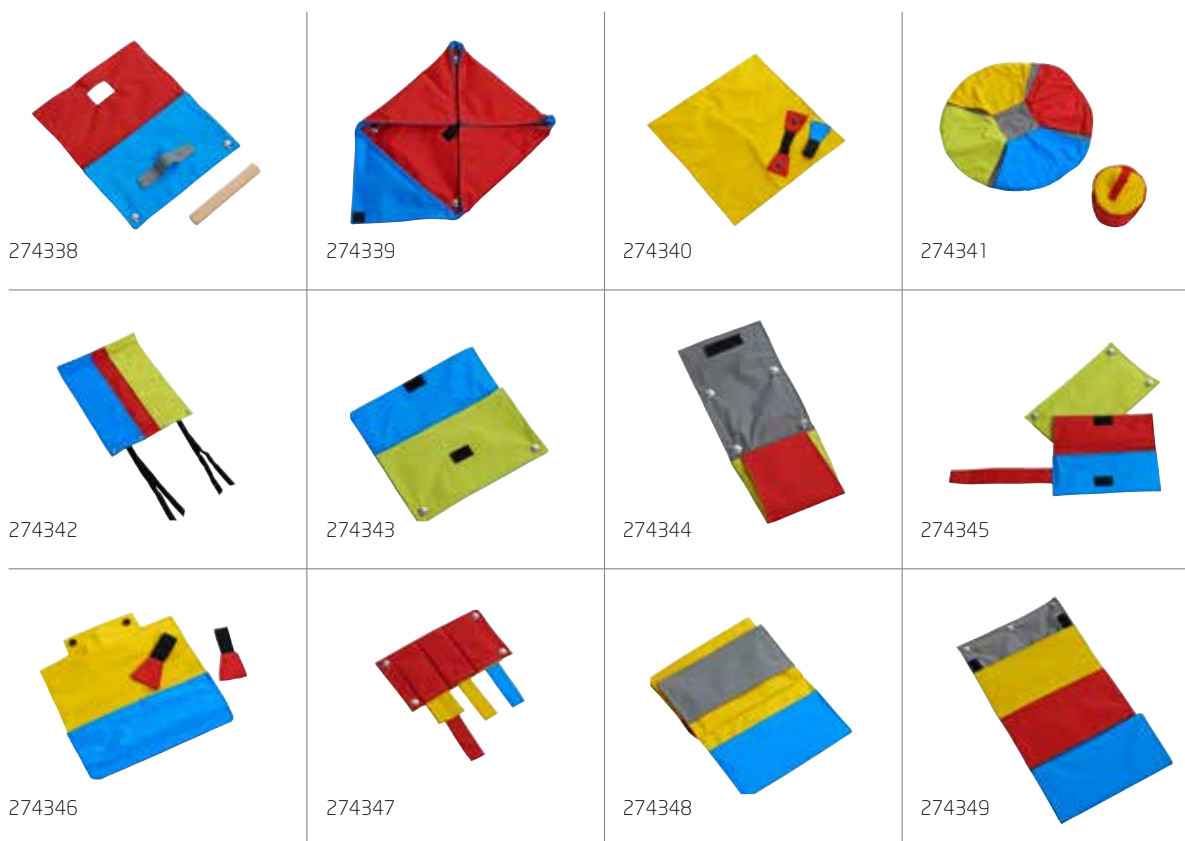

You can attach different tasks to the mat, most of them with varying levels of difficulty depending on whether you fold the tasks or leave them open. Complementary activities can be bought separately.