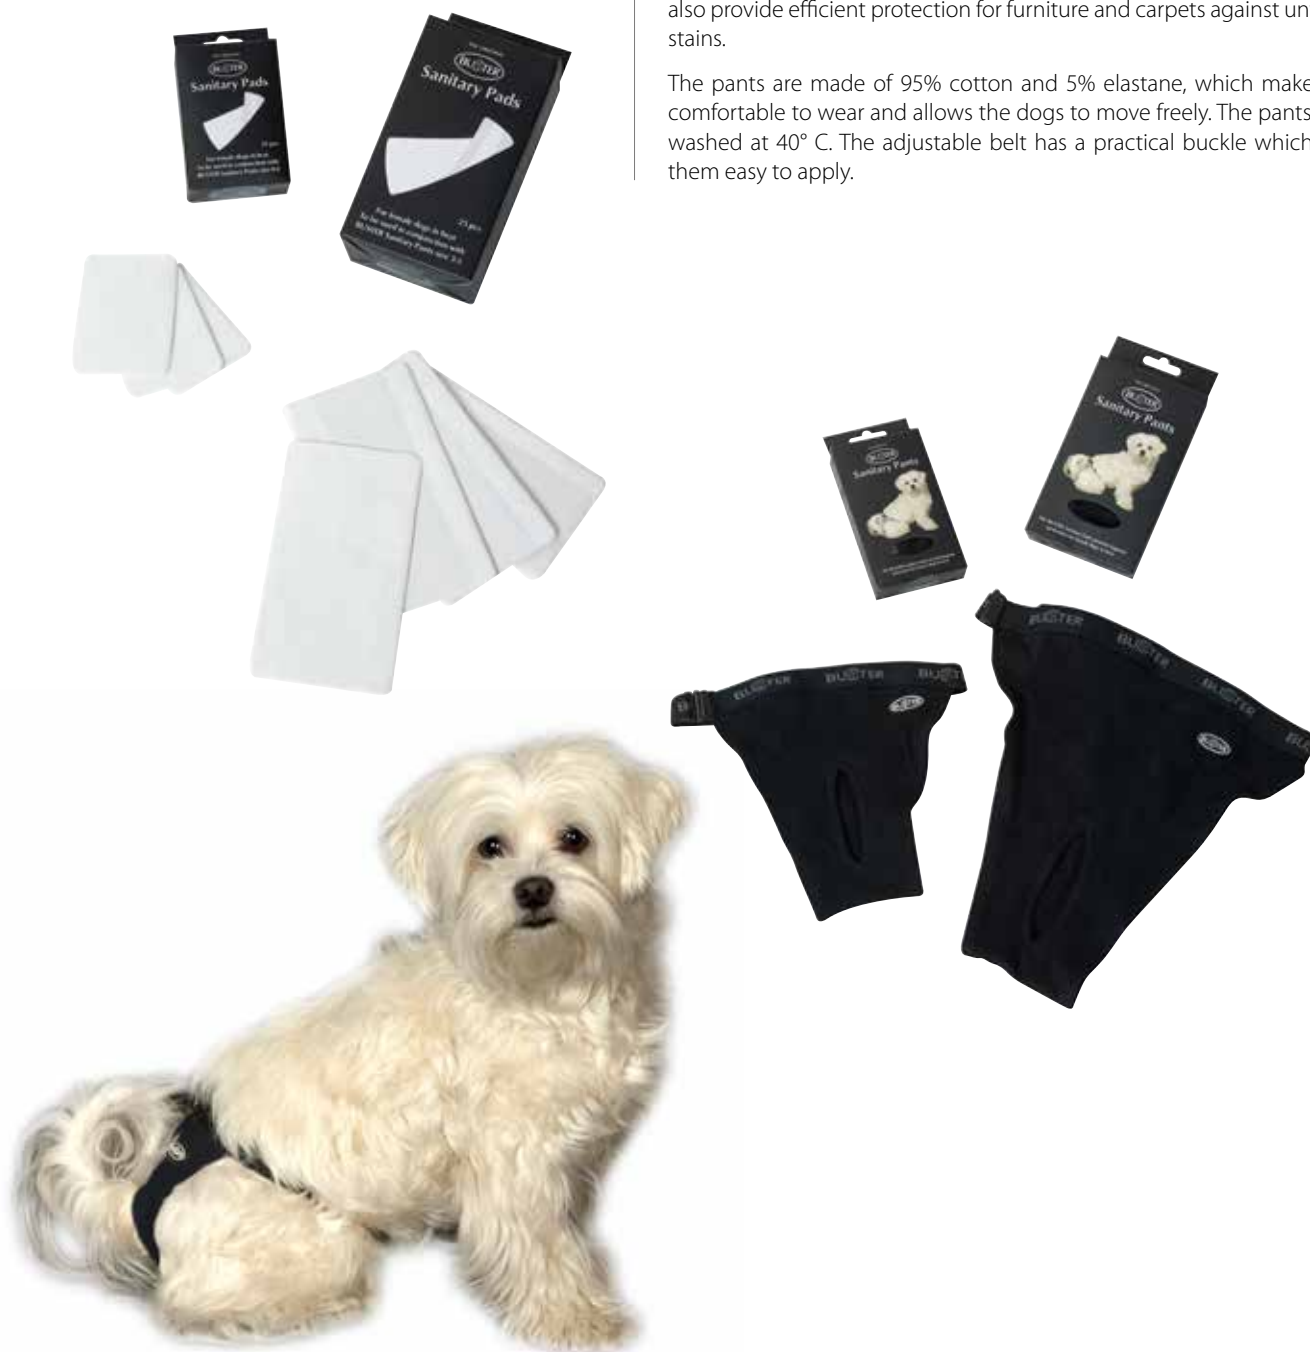

BUSTER Sanitary Pants

BUSTER sanitary pants provide hygienic protection for bitches in heat. They also provide efficient protection for furniture and carpets against unwanted stains.

The pants are made of 95% cotton and 5% elastane, which makes them comfortable to wear and allows the dogs to move freely. The pants can be washed at 40° C. The adjustable belt has a practical buckle which makes them easy to apply.

Cat. No	Description	Colour	Size	Waist measurement
286000	BUSTER Sanitary Pants black	Black	0	16-23 cm
286001	BUSTER Sanitary Pants black	Black	1	24-31 cm
286002	BUSTER Sanitary Pants black	Black	2	32-39 cm
286003	BUSTER Sanitary Pants black	Black	3	40-49 cm
286004	BUSTER Sanitary Pants black	Black	4	50+59 cm
286005	BUSTER Sanitary Pants black	Black	5	50-70 cm
286012	BUSTER Sanitary Pants menstrual pad, 25/pk.		Small, 0-2	
286013	BUSTER Sanitary Pants menstrual pad, 25/pk		Large, 3-5